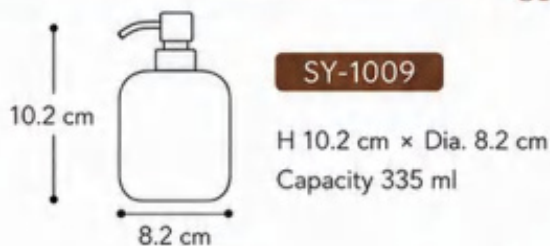

SIZE OPTIONS