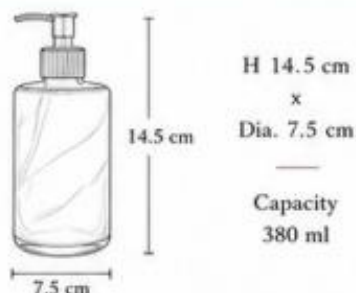

SIZE OPTIONS