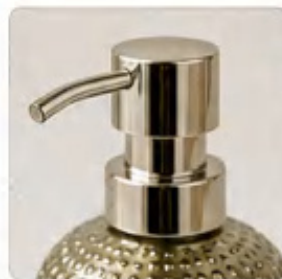

SOAP DISPENSER SERIES

Elegant Bathroom Styling, Everyday Use

450
ML

● PREMIUM PUMP

Rust-resistant metal pump delivers smooth, controlled dispensing with every press.