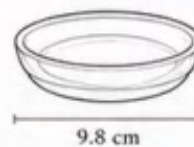

### SY-1088

Item No.:	SY-1088
Product Name:	Soap Dish
Material:	Soda Lime Glass
Capacity:	—
Diameter:	98 mm
Bottle Height:	149 mm
Weight:	277 g
MOQ:	20,000 pcs
Application:	Soap Holder / Bathroom Accessory

## SIZE OPTIONS

SY-1086  
H 15.2 cm  
×  
Dia. 7.2 cm  
  
Capacity  
330 ml

SY-1087  
H 11.4 cm  
×  
Dia. 7.4 cm  
  
Capacity  
255 ml

SY-1088  
H 14.9 cm  
×  
Dia. 9.8 cm  
  
Capacity  
—

Marble Finish