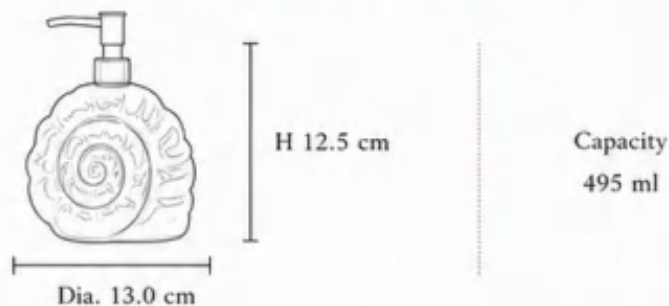

SIZE OPTIONS