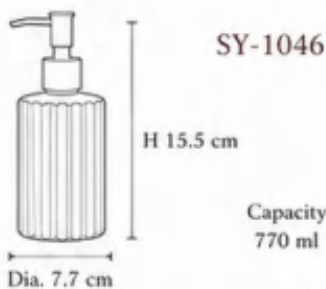

SIZE OPTIONS

Decorative Finish

Durable Glass

Easy to Refill

Bathroom Use