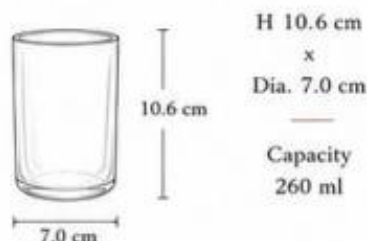

SIZE OPTIONS