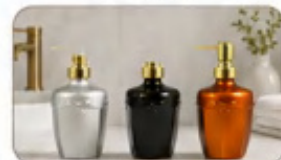

# SOAP DISPENSER SERIES

Decorative Glass Designs for Modern Bathrooms

Decorative Detail

Metal Pump

Glossy Finish

Bathroom Use