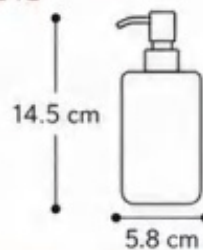

### SY-1007

Item No.:	SY-1007
Product Name:	Soap Dispenser
Material:	Soda Lime Glass + Metal Pump
Capacity:	335 ml
Diameter:	58 mm
Bottle Height:	145 mm
Weight:	255 g
MOQ:	20,000 pcs
Application:	Hand Soap / Lotion / Body Wash

### SY-1008

Item No.:	SY-1008
Product Name:	Soap Dispenser
Material:	Soda Lime Glass + Metal Pump
Capacity:	335 ml
Diameter:	58 mm
Bottle Height:	145 mm
Weight:	255 g
MOQ:	20,000 pcs
Application:	Hand Soap / Lotion / Body Wash

## SIZE OPTIONS

### SY-1007

H 14.5 cm × Dia. 5.8 cm  
Capacity 335 ml