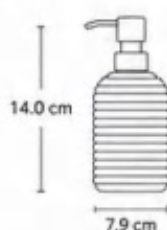

### SY-1001

🔍 Item No.:	SY-1001
📦 Product Name:	Soap Dispenser
📄 Material:	Soda Lime Glass + Metal Pump
📏 Capacity:	450 ml
⊖ Diameter:	78 mm
📏 Bottle Height:	142 mm
⚖️ Weight:	230 g
📦 MOQ:	20,000 pcs
🏠 Application:	Hand Soap / Lotion / Body Wash

### SY-1002

🔍 Item No.:	SY-1002
📦 Product Name:	Soap Dispenser
📄 Material:	Soda Lime Glass + Metal Pump
📏 Capacity:	450 ml
⊖ Diameter:	79 mm
📏 Bottle Height:	140 mm
⚖️ Weight:	220 g
📦 MOQ:	20,000 pcs
🏠 Application:	Hand Soap / Lotion / Body Wash

## SIZE OPTIONS

### SY-1001

H 14.2 cm × Dia. 7.8 cm  
Capacity: 450 ml