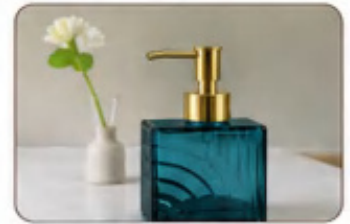

# GLASS SOAP DISPENSER

*Colored Textured Glass Dispenser for Modern Bathrooms*

Amber Color

Blue Color

Gold Metal Pump

Bathroom Use