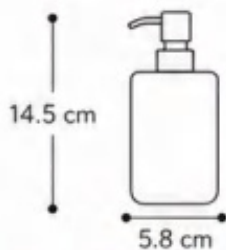

SIZE OPTIONS

SY-1007

H 14.5 cm × Dia. 5.8 cm
Capacity 335 ml