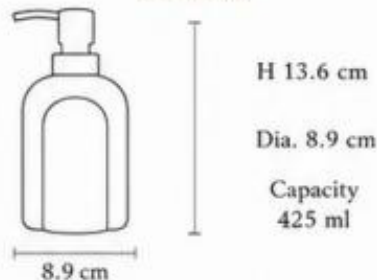

YUBAI GLASS

SOAP DISPENSER SERIES

Decorative Glass Designs for Modern Bathrooms

SERIES DETAILS

Product Name:	SY-1014 Soap Dispenser
Material:	Soda Lime Glass + Metal Pump
Capacity:	220 ml
Diameter:	89 mm
Bottle Height:	92 mm
Weight:	215 g
MOQ:	20,000 pcs
Application:	Hand Soap / Lotion / Body Wash

Product Name:	SY-1015 Soap Dispenser
Material:	Soda Lime Glass + Metal Pump
Capacity:	425 ml
Diameter:	89 mm
Bottle Height:	136 mm
Weight:	290 g
MOQ:	20,000 pcs
Application:	Hand Soap / Lotion / Body Wash

SIZE OPTIONS

SY-1015